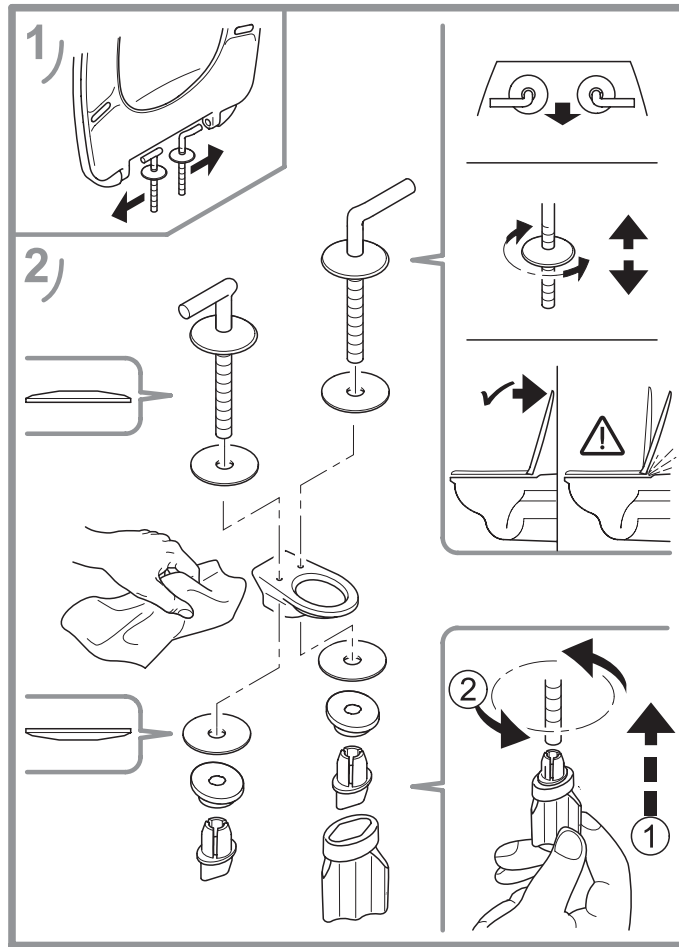

## Toilet seat O.novo

**Model** 9M396101 O.novo toilet seat  
incl. 9224 15 61 hinge

**Product Description** O.novo toilet seat in Wrap Over design  
made of colour ingrained duroplast

- incl. hinge in stainless steel and nylon
- centre distance: 155 mm
- load of ring seat: 250 kg
- 3 years guarantee

**Colour Programme** 01 White

**Hinge Finish** 61 Stainless steel

**Spare Parts** A) 9224 15 61 Hinge in stainless steel and nylon  
B) 9224 21 01 Buffer for seat and cover

**Cleaning Instructions** Use a mild soap solution. Seat and hinges should not be left damp, but be dried with a soft cloth. When using abrasive, corrosive or chlorine based cleaners for the bowl, avoid contact with seat and hinges as it may lead to damages or flash rust. Therefore, when cleaning the bowl, make sure that seat and cover are in an upright position until all the cleaner has been flushed away.

## Material Description

**TOILET SEAT:** The material is colour ingrained duroplast (UF A 10 = urea formaldehyde) that contains no environmentally hazardous substances. The body consists of approx. 50% urea ( $\text{NH}_2\text{CONH}_2$ ), approx. 25% cellulose and approx. 25% formaldehyde (HCHO), as well as small amounts of various fillers and additives.