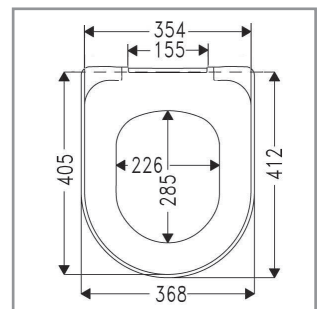

Villeroy & Boch
1748