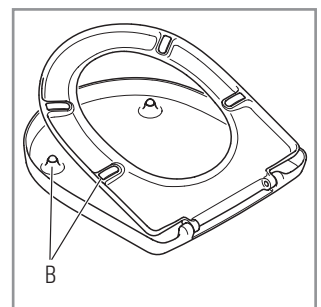

Villeroy & Boch
1748