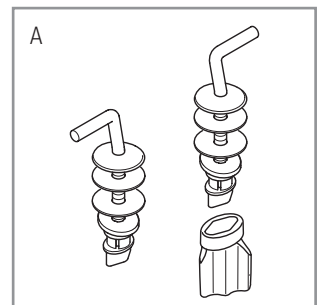

## Toilet seat O.novo

**Model** 9M396101 O.novo toilet seat  
incl. 9224 15 61 hinge

**Product Description** O.novo toilet seat in Wrap Over design  
made of colour ingrained duroplast

- incl. hinge in stainless steel and nylon
- centre distance: 155 mm
- load of ring seat: 250 kg
- 3 years guarantee

**Colour Programme** 01 White

**Hinge Finish** 61 Stainless steel

**Spare Parts** A) 9224 15 61 Hinge in stainless steel and nylon  
B) 9224 21 01 Buffer for seat and cover

**Cleaning Instructions** Use a mild soap solution. Seat and hinges should not be left damp, but be dried with a soft cloth. When using abrasive, corrosive or chlorine based cleaners for the bowl, avoid contact with seat and hinges as it may lead to damages or flash rust. Therefore, when cleaning the bowl, make sure that seat and cover are in an upright position until all the cleaner has been flushed away.