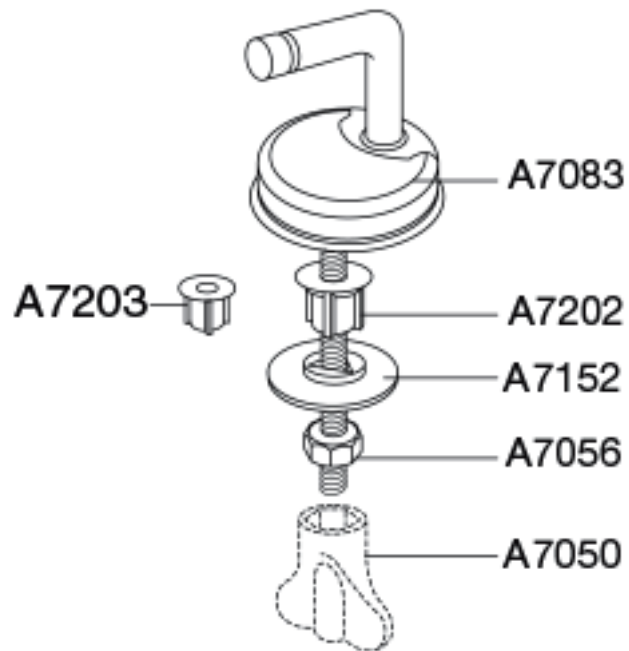

Universal hinge

Item number

BN2P999
NRF:6190911
EAN:5708590246475

Weight (kg)

0,185

Gross weight (kg)

0,185

Colli weight (kg)

0

Qty per colli

0

Colli per pallet

0

Qty per pallet

0

Subject to changes in the product range, technical changes and printing errors.